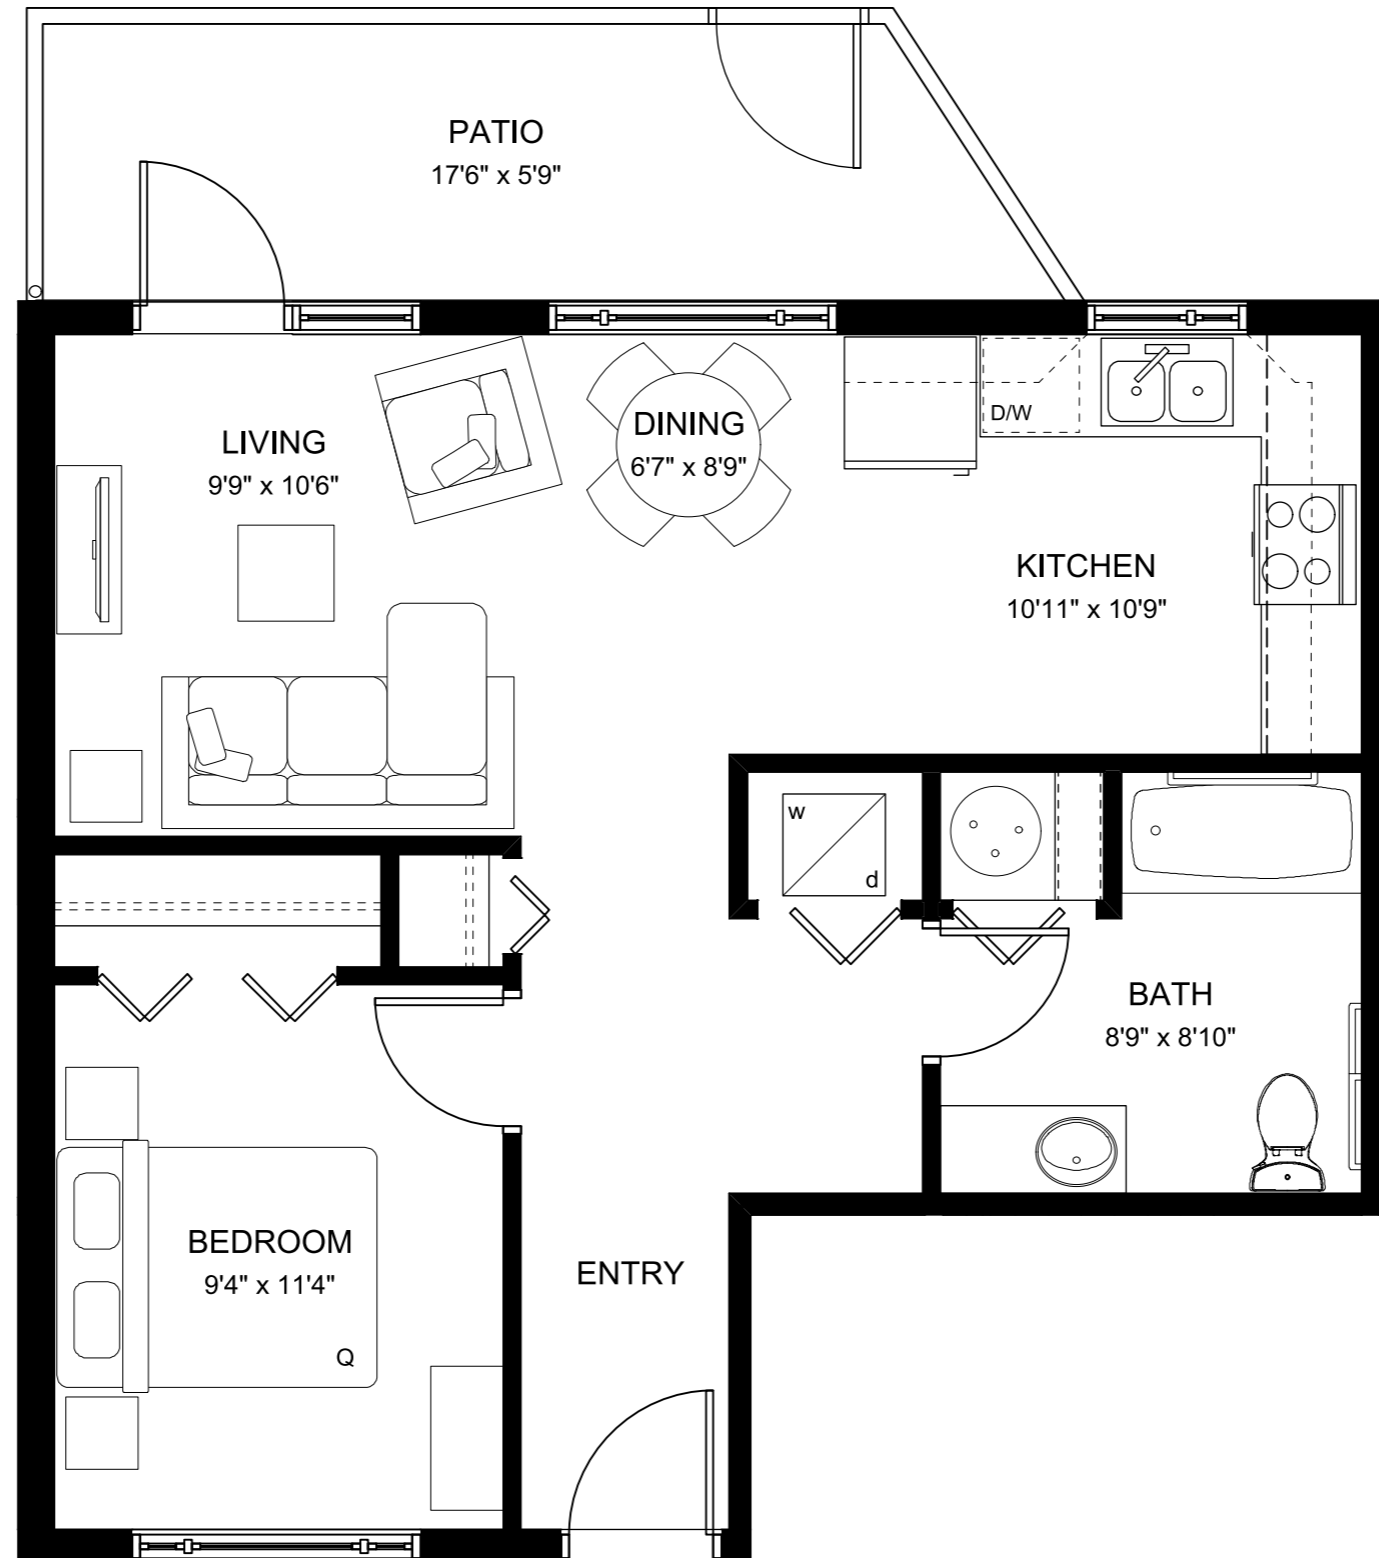

East Shore Village

UNIT LOCATIONS

- 102
- 105
- 1102
- 1105

SUITETYPE 2
1 BED / 1 BATH
619 to 620 sq/ft

"Measurements and dimensions may vary slightly from actual suite measurements"